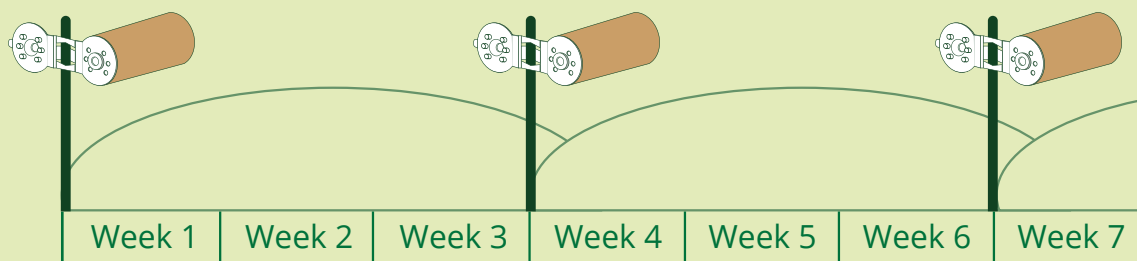

# The Protect Range *Intervals between Protect introductions*

Respect the time between releases: **3 weeks** for

## Constant protection with Protect

Start with Protect without aphids in the crop