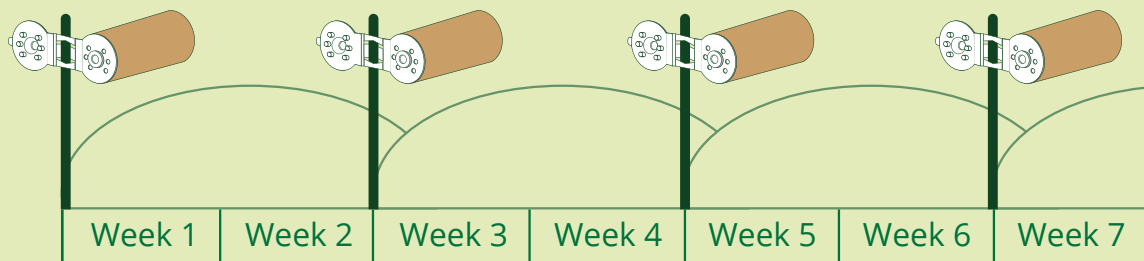

The Protect Range Intervals between Protect introductions

Respect the time between releases: **2 weeks** for

Constant protection with Protect

Start with Protect without aphids in the crop